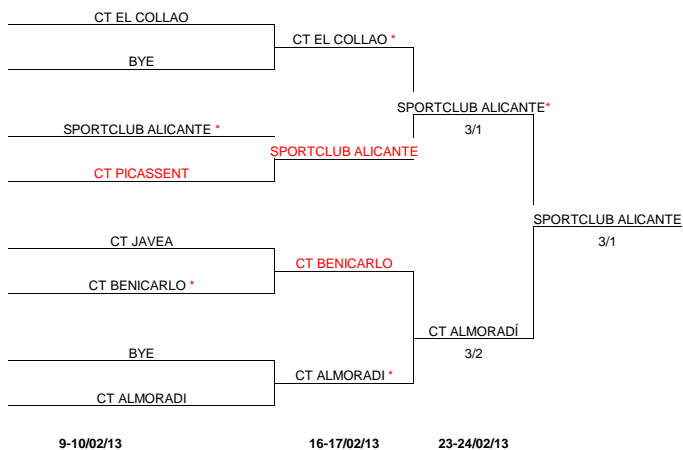

GRUPO 1

Table with match results for Group 1, including dates like 12-13/01/13 and scores such as 4-0.

GRUPO 2

Table with match results for Group 2, including dates like 12-13/01/13 and scores such as 4-0.

GRUPO 3

Table with match results for Group 3, including dates like 12-13/01/13 and scores such as 5-0.

GRUPO 4

Table with match results for Group 4, including dates like 12-13/01/13 and scores such as 5-0.

GRUPO 5

Table with match results for Group 5, including dates like 12-13/01/13 and scores such as 3-2.

GRUPO 6

Table with match results for Group 6, including dates like 12-13/01/13 and scores such as 2-3.

3ª DIVISIÓN - FASE FINAL

PUESTOS 2013

- 1. SPORTCLUB ALICANTE
2. CT ALMORADI